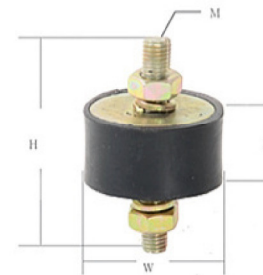

UNHOUSED RUBBER MOUNT FLOOR

TECHNICAL DATA

MODEL	LOAD (kg)	(mm)	DIMENSIONS (±2mm)			
			W	L	H	M
JC1-1	30~100	2~3	40	30	60	8
JC1-2	80~150	2~3	60	30	60	8

MODEL	LOAD (kg)	(mm)	DIMENSIONS (±2mm)			
			W	L	H	M
JC2-1	30~100	2~3	40	30	76	8
JC2-2	80~150	2~3	60	30	76	8

MODEL	LOAD (kg)	(mm)	DIMENSIONS (±2mm)		
			A	H	d
JC3-1	20~80	2~3	30	30	10
JC3-2	40~150		40		
JC3-3	60~200		60	40	12
JC3-4	100~300		75		

THAICHI INTERNATIONAL., JSC

No. 22, Group 4, Cau Dien Ward, Nam Tu Liem District, Ha Noi, Viet Nam.