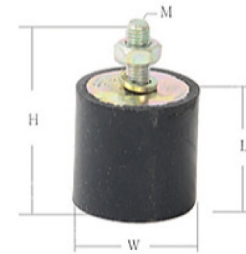

UNHOUSED RUBBER MOUNT FLOOR

TECHNICAL DATA

MODEL	LOAD (kg)	(mm)	DIMENSIONS (±2mm)			
			W	L	H	M
JC1-1	30~100	2~3	40	30	60	8
JC1-2	80~150	2~3	60	30	60	8

MODEL	LOAD (kg)	(mm)	DIMENSIONS (±2mm)			
			W	L	H	M
JC2-1	30~100	2~3	40	30	76	8
JC2-2	80~150	2~3	60	30	76	8

MODEL	LOAD (kg)	(mm)	DIMENSIONS (±2mm)		
			A	H	d
JC3-1	20~80	2~3	30	30	10
JC3-2	40~150		40		
JC3-3	60~200		60	40	12
JC3-4	100~300		75		

THAICHI INTERNATIONAL., JSC

No. 22, Group 4, Cau Dien Ward, Nam Tu Liem District, Ha Noi, Viet Nam.