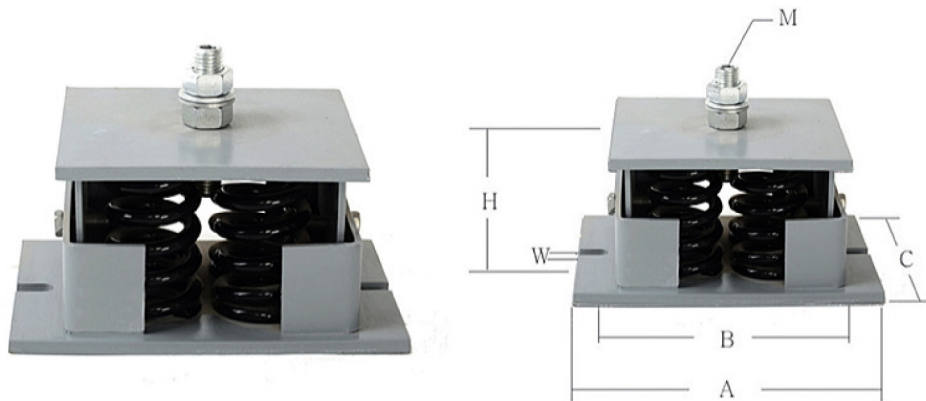

UNHOUSED SPRING MOUNT FLOOR

TECHNICAL DATA

| MODEL | LOAD (kg) | (mm) | DIMENSIONS (±2mm) | | | | | | | | | | | |
|----------|--------------|------|-------------------|-----|-----|----|-----|----|-----|-----|-----|----|-----|----|
| | | | A | B | C | W | H | M | | | | | | |
| DHT-250 | 250 | 25 | 250 | 210 | 180 | 14 | 135 | 20 | | | | | | |
| DHT-300 | 300 | | | | | | | | | | | | | |
| DHT-400 | 400 | | | | | | | | | | | | | |
| DHT-500 | 500 | | | | | | | | | | | | | |
| DHT-600 | 600 | | | | | | | | | | | | | |
| DHT-800 | 800 | | | | | | | | | | | | | |
| DHT-1000 | 1000 | | | | | | | | | | | | | |
| DHT-1200 | 1200 | | | | | | | | | | | | | |
| DHT-1500 | 1500 | | | | | | | | | | | | | |
| DHT-1800 | 1800 | | | | | | | | | | | | | |
| DHT-2000 | 2000 | | | | | | | | | | | | | |
| DHT-2500 | 2500 | | | | | | | | 330 | 290 | 180 | 14 | 135 | 20 |
| DHT-2800 | 3000 | | | | | | | | | | | | | |
| DHT-3200 | 3200 | | | | | | | | | | | | | |
| DHT-3500 | 3500 | | | | | | | | | | | | | |
| DHT-4000 | 4000 | | | | | | | | | | | | | |